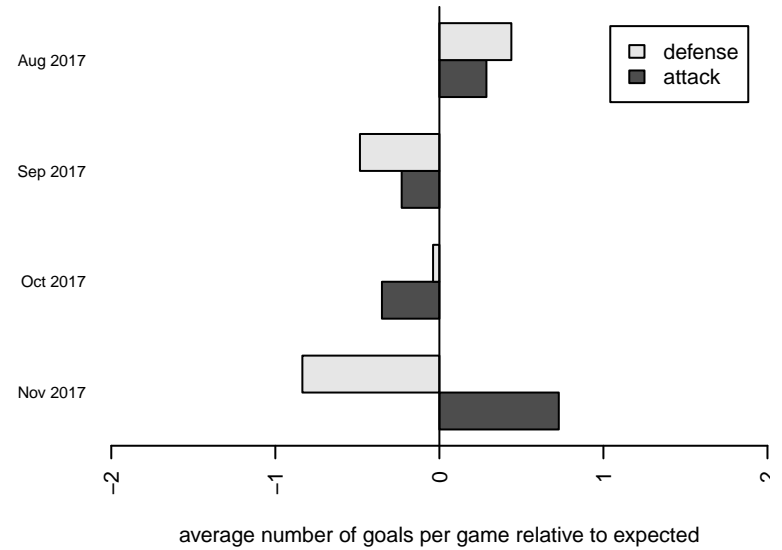

Performance relative to 13 month average