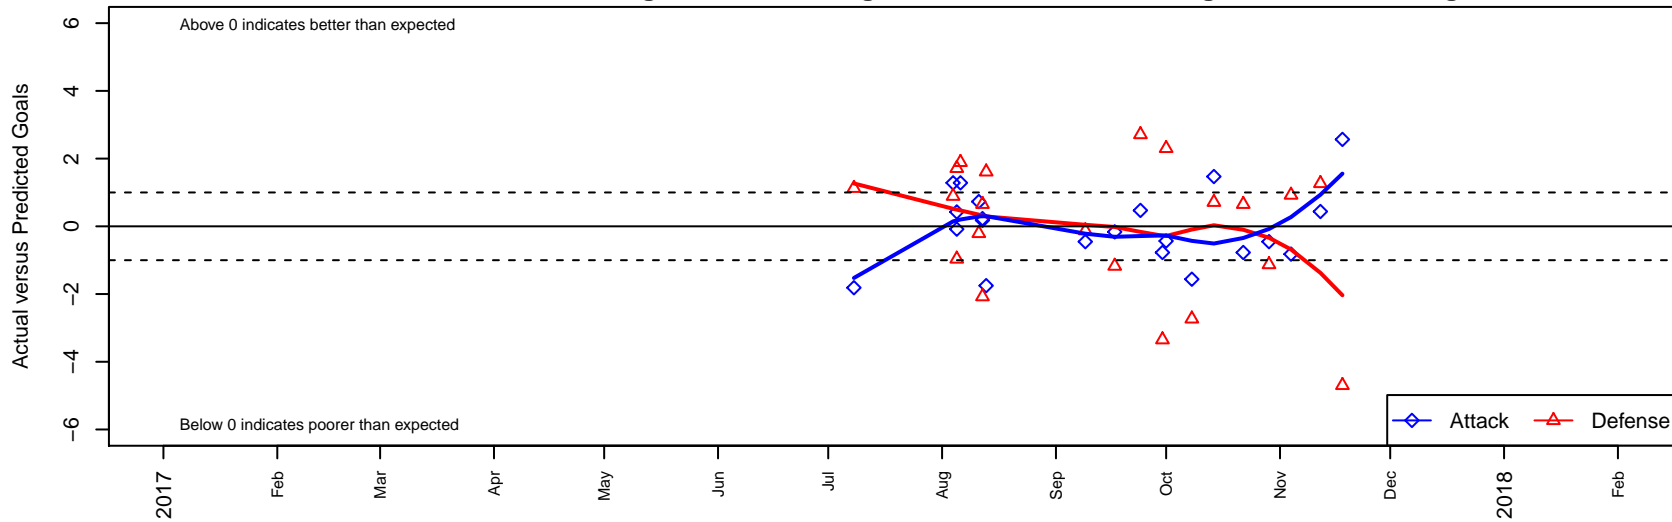

Capital FC Timbers Red G04

Cascade Futbol Club/Capital FC
 Salem, OR
 G04 total strength=1356
 attack=11.42 defense=4.13
 fall league = PTT G04 Premier Red
 notes= Plechl 2016

alt names used:
 Capital FC Timbers 04G Plechl
 CAPITAL FC TIMBERS 2004G RED
 CAPITAL FC TIMBERS 2004G RED (OR)
 CFC 04G Red

Venues played:
 2017 PCU Summer Classic U13-U14 Gold
 2017 Mt Hood Challenge U14 Gold
 2017 Bend Premier Cup Lindsey Horan (Gold)
 2017 PTT G04 Premier Red

Capital FC Timbers Red G04
 Dots are actual minus expected GF (blue circles) and GA (red triangles).
 Blue line is smoothed change in attack strength. Red is smoothed change in defense strength.

**attack and defense variance (black dot)
relative to other teams
and top 10 in region**

**attack and defense rating
relative to others at age
and all opponents in last 13 months**

Performance relative to 13 month average