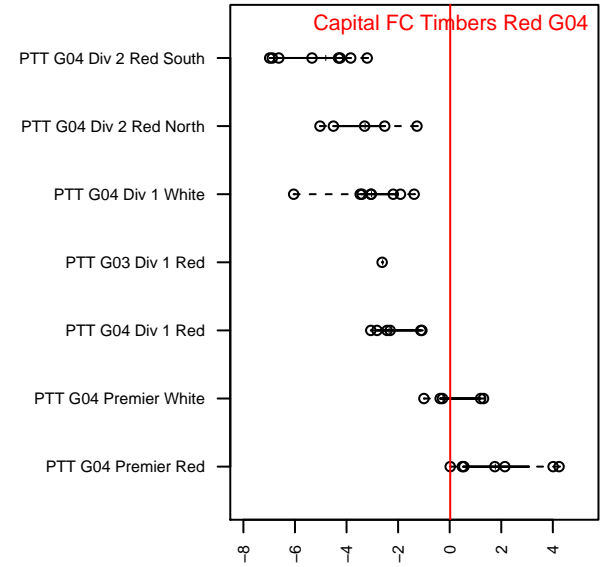

Capital FC Timbers Red G04

Cascade Futbol Club/Capital FC
 Salem, OR
 G04 total strength=1356
 attack=11.42 defense=4.13
 fall league = PTT G04 Premier Red
 notes= Plechl 2016

alt names used:
 Capital FC Timbers 04G Plechl
 CAPITAL FC TIMBERS 2004G RED
 CAPITAL FC TIMBERS 2004G RED (OR)
 CFC 04G Red

Venues played:
 2017 PCU Summer Classic U13-U14 Gold
 2017 Mt Hood Challenge U14 Gold
 2017 Bend Premier Cup Lindsey Horan (Gold)
 2017 PTT G04 Premier Red

Capital FC Timbers Red G04
 Dots are actual minus expected GF (blue circles) and GA (red triangles).
 Blue line is smoothed change in attack strength. Red is smoothed change in defense strength.

**attack and defense variance (black dot)
relative to other teams
and top 10 in region**

**attack and defense rating
relative to others at age
and all opponents in last 13 months**

Performance relative to 13 month average